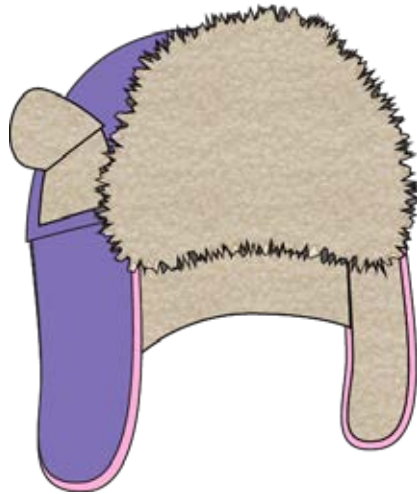

Size 20: 282-12385

Size 22: 282-12386

Size 24: 282-12387

Size 26: 282-12388

Size 28: 282-12389

PRODUCT DETAILS

SIZES: 10-28 Fits a wide range of dogs from chihuahua to great dane

- Durable ripstop and water-repellent shell
- Additional chest, head and back and leg coverage
- Faux down insulation for added warmth
- Non-shed thermal lining
- Recycled Polyester lining
- Stretch chest with buckle for adjustability
- Toggles at neckline for adjustability

WARMER ❄️❄️❄️❄️❄️

@CANADAPOOCH

Easy to merchandise

PROTECTIVE OUTERWEAR

COOL FACTOR AVIATOR HAT

New!

● BLACK

● LAVENDER

Size S: 282-13317
Size M: 282-13318
Size L: 282-13319
Size XL: 282-13320

Size S: 282-13321
Size M: 282-13322
Size L: 282-13323
Size XL: 282-13324

PRODUCT DETAILS

SIZES: S-XL

- Recycled faux-down insulation
- Open ear flaps for a comfortable and stylish look
- Adjustable neck closure
- Teddy bear fleece lining
- Matches the New Cool Factor Harness Jacket